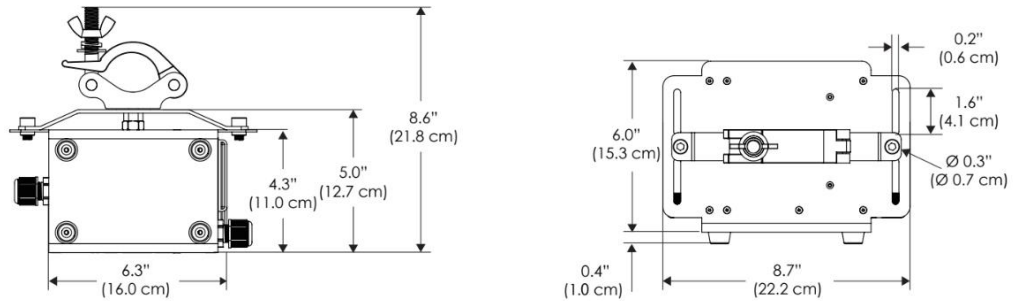

PSX DMX

AC Input Voltage

100240 100-240 AC
100277 100-277 AC
100277IP 100-277 IP67 PSU

Plug

US Type B
EU Type C
UK Type G
AU Type I

SPECIFICATIONS

Beam Angle	15°
Spectrum Type	AMZ : Plant Flourish & Growth
	TLB : Coral Health & Growth
Control	Intensity (0% - 100%), CCT
LED Source	DiCon Dense Matrix LED
Power Draw	AMZ : 720W
	TLB : 800W
AC Input Voltage	100 - 277V AC, 60Hz
Cooling	Fan Cooled
Operating Temperature	32 - 104°F (0 - 40°C)
Fixture Weight	9.7lb (4.4kg)
Power Supply Weight	100 - 240V : 7.5lb (3.4kg)
	100 - 277V : 7.5lb (3.4kg)
	100 - 277V IP67 : 14.1lb (6.4kg)

MECHANICAL FIGURES

W2KS-CLP

W2KS-PVT

Power Supply
-100240
-100277

Power Supply
-100277IP

*All W2K models come standard with 20' DC cables and 18' AC cables.

PHOTOMETRIC DATA

AMZ

Distance		10' (~3.0 m)	15' (~4.6 m)	20' (~6.1 m)
@4000K	fc	1386	708	375
	lux	14910	7621	4032
@6500K	fc	1409	720	381
	lux	15158	7748	4098
Beam Diameter		Ø 3.5' (1.1m)	Ø 5.3' (1.6m)	Ø 7.0' (2.1m)

Beam Angle : 15°

TLB

Distance		10' (~3.0 m)	15' (~4.6 m)	20' (~6.1 m)
@8000K	fc	937	485	262
	lux	10084	5220	2818
@14000K	fc	2970	681	367
	lux	31965	7320	3947
Beam Diameter		Ø 2.3' (0.7m)	Ø 5.2' (1.6m)	Ø 7.0' (2.1m)

Beam Angle : 15°