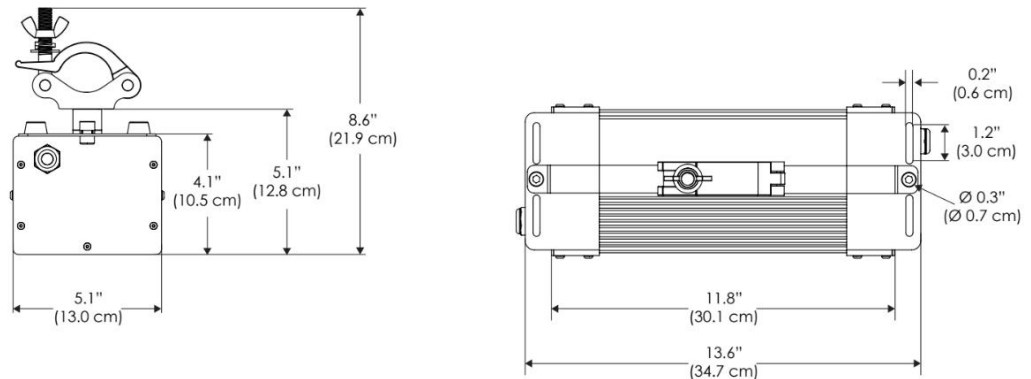

PSX DMX

AC Input Voltage

100240 100-240 AC
100277 100-277 AC
100277IP 100-277 IP67 PSU

Plug

US Type B
EU Type C
UK Type G
AU Type I

SPECIFICATIONS

Beam Angle	15°
Spectrum Type	AMZ : Plant Flourish & Growth
	TLB : Coral Health & Growth
Control	Intensity (0% - 100%), CCT
LED Source	DiCon Dense Matrix LED
Power Draw	AMZ : 720W
	TLB : 800W
AC Input Voltage	100 - 277V AC, 60Hz
Cooling	Fan Cooled
Operating Temperature	32 - 104°F (0 - 40°C)
Fixture Weight	9.7lb (4.4kg)
Power Supply Weight	100 - 240V : 7.5lb (3.4kg)
	100 - 277V : 7.5lb (3.4kg)
	100 - 277V IP67 : 14.1lb (6.4kg)

MECHANICAL FIGURES

W2KS-CLP

W2KS-PVT

Power Supply
-100240
-100277

Power Supply
-100277IP

*All W2K models come standard with 20' DC cables and 18' AC cables.

PHOTOMETRIC DATA

AMZ

Distance		10' (~3.0 m)	15' (~4.6 m)	20' (~6.1 m)
@4000K	fc	1386	708	375
	lux	14910	7621	4032
@6500K	fc	1409	720	381
	lux	15158	7748	4098
Beam Diameter		Ø 3.5' (1.1m)	Ø 5.3' (1.6m)	Ø 7.0' (2.1m)

Beam Angle : 15°

TLB

Distance		10' (~3.0 m)	15' (~4.6 m)	20' (~6.1 m)
@8000K	fc	937	485	262
	lux	10084	5220	2818
@14000K	fc	2970	681	367
	lux	31965	7320	3947
Beam Diameter		Ø 2.3' (0.7m)	Ø 5.2' (1.6m)	Ø 7.0' (2.1m)

Beam Angle : 15°