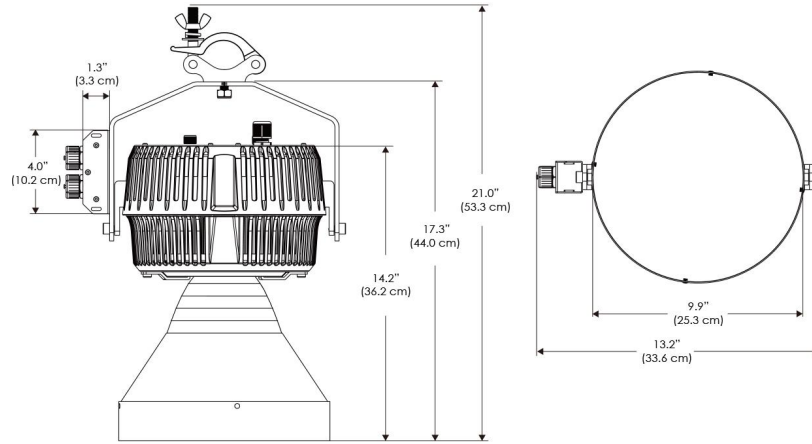

PSX DMX

AC Input Voltage

100240 100-240 AC
100277 100-277 AC
100277IP 100-277 IP67 PSU

Plug

US Type B
EU Type C
UK Type G
AU Type I

SPECIFICATIONS

Beam Angle	15°
Spectrum Type	AMZ : Plant Flourish & Growth
	TLB : Coral Health & Growth
Control	Intensity (0% - 100%), CCT
LED Source	DiCon Dense Matrix LED
Power Draw	AMZ : 720W
	TLB : 800W
AC Input Voltage	100 - 277V AC, 60Hz
Cooling	Fan Cooled
Operating Temperature	32 - 104°F (0 - 40°C)
Fixture Weight	9.7lb (4.4kg)
Power Supply Weight	100 - 240V : 7.5lb (3.4kg)
	100 - 277V : 7.5lb (3.4kg)
	100 - 277V IP67 : 14.1lb (6.4kg)

MECHANICAL FIGURES

W2KS-CLP

W2KS-PVT

Power Supply
-100240
-100277

Power Supply
-100277IP

*All W2K models come standard with 20' DC cables and 18' AC cables.

PHOTOMETRIC DATA

AMZ

Distance		10' (~3.0 m)	15' (~4.6 m)	20' (~6.1 m)
@4000K	fc	1386	708	375
	lux	14910	7621	4032
@6500K	fc	1409	720	381
	lux	15158	7748	4098
Beam Diameter		Ø 3.5' (1.1m)	Ø 5.3' (1.6m)	Ø 7.0' (2.1m)

Beam Angle : 15°

TLB

Distance		10' (~3.0 m)	15' (~4.6 m)	20' (~6.1 m)
@8000K	fc	937	485	262
	lux	10084	5220	2818
@14000K	fc	2970	681	367
	lux	31965	7320	3947
Beam Diameter		Ø 2.3' (0.7m)	Ø 5.2' (1.6m)	Ø 7.0' (2.1m)

Beam Angle : 15°