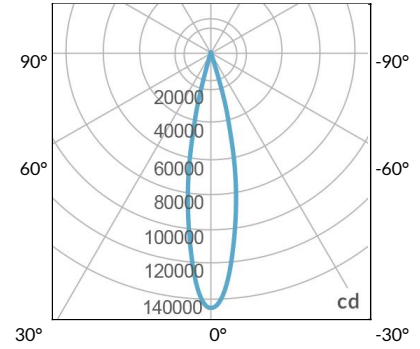

MECHANICAL FIGURES

W2KS-CLP

W2KS-PVT

Power Supply
-100240
-100277

Power Supply
-100277IP

*All W2K models come standard with 20' DC cables and 18' AC cables.

PHOTOMETRIC DATA

AMZ

Distance		10' (~3.0 m)	15' (~4.6 m)	20' (~6.1 m)
@4000K	fc	1386	708	375
	lux	14910	7621	4032
@6500K	fc	1409	720	381
	lux	15158	7748	4098
Beam Diameter		Ø 3.5' (1.1m)	Ø 5.3' (1.6m)	Ø 7.0' (2.1m)

Beam Angle : 15°

TLB

Distance		10' (~3.0 m)	15' (~4.6 m)	20' (~6.1 m)
@8000K	fc	937	485	262
	lux	10084	5220	2818
@14000K	fc	2970	681	367
	lux	31965	7320	3947
Beam Diameter		Ø 2.3' (0.7m)	Ø 5.2' (1.6m)	Ø 7.0' (2.1m)

Beam Angle : 15°