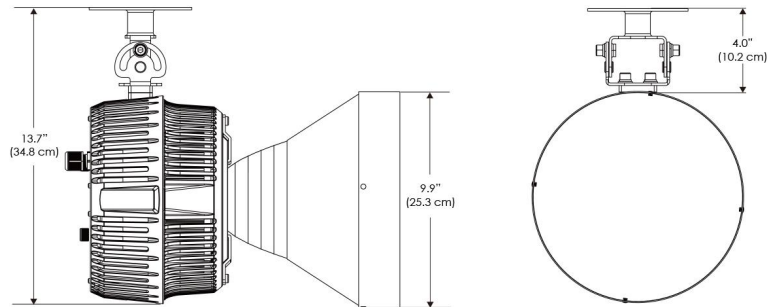

PSX DMX

AC Input Voltage

100240 100-240 AC
100277 100-277 AC
100277IP 100-277 IP67 PSU

Plug

US Type B
EU Type C
UK Type G
AU Type I

SPECIFICATIONS

Beam Angle	15°
Spectrum Type	AMZ : Plant Flourish & Growth
	TLB : Coral Health & Growth
Control	Intensity (0% - 100%), CCT
LED Source	DiCon Dense Matrix LED
Power Draw	AMZ : 720W
	TLB : 800W
AC Input Voltage	100 - 277V AC, 60Hz
Cooling	Fan Cooled
Operating Temperature	32 - 104°F (0 - 40°C)
Fixture Weight	9.7lb (4.4kg)
Power Supply Weight	100 - 240V : 7.5lb (3.4kg)
	100 - 277V : 7.5lb (3.4kg)
	100 - 277V IP67 : 14.1lb (6.4kg)

MECHANICAL FIGURES

W2KS-CLP

W2KS-PVT

Power Supply
-100240
-100277

Power Supply
-100277IP

*All W2K models come standard with 20' DC cables and 18' AC cables.

PHOTOMETRIC DATA

AMZ

Distance		10' (~3.0 m)	15' (~4.6 m)	20' (~6.1 m)
@4000K	fc	1386	708	375
	lux	14910	7621	4032
@6500K	fc	1409	720	381
	lux	15158	7748	4098
Beam Diameter		Ø 3.5' (1.1m)	Ø 5.3' (1.6m)	Ø 7.0' (2.1m)

Beam Angle : 15°

TLB

Distance		10' (~3.0 m)	15' (~4.6 m)	20' (~6.1 m)
@8000K	fc	937	485	262
	lux	10084	5220	2818
@14000K	fc	2970	681	367
	lux	31965	7320	3947
Beam Diameter		Ø 2.3' (0.7m)	Ø 5.2' (1.6m)	Ø 7.0' (2.1m)

Beam Angle : 15°